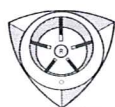

Airmatic

Airmatic srl • C.so Novara, 10 - 10078 Venaria (TO) - Italy
Ph.: +39 011 4241770 - Fax: +39 011 4240376
http: www.airmatic.it • e-mail: mail@airmatic.it