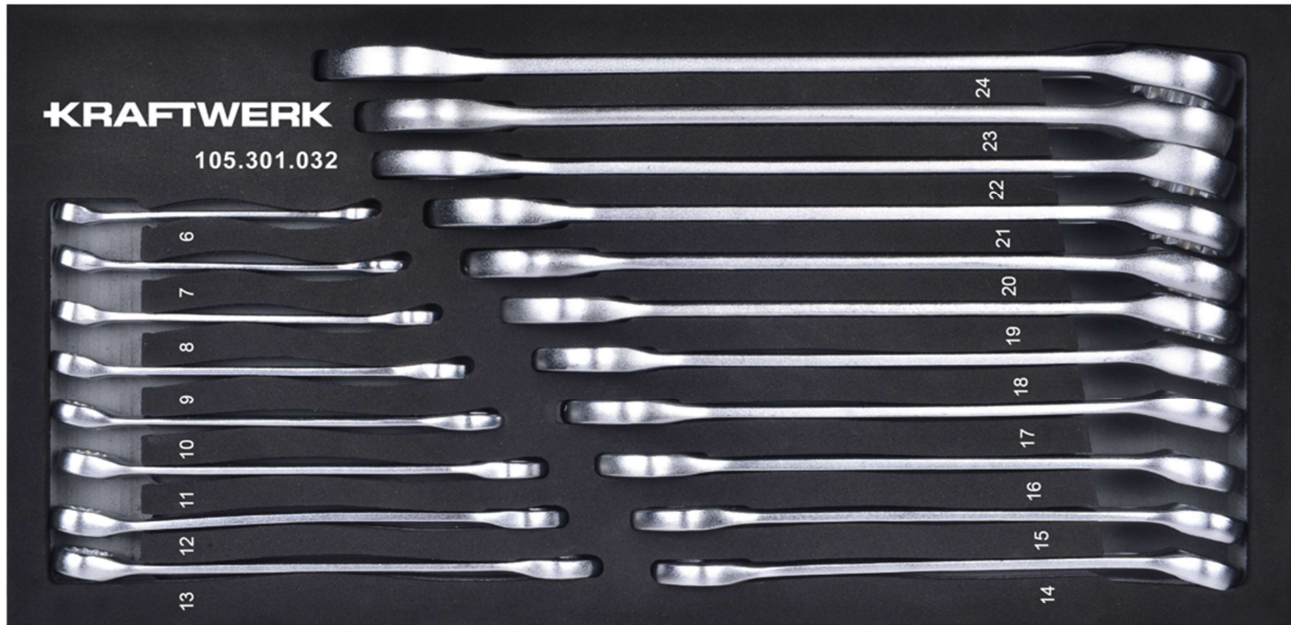

BESIC LINE Combination wrench 19-pcs. Inlay 20x40  
 BESIC LINE Ringmaulschlüssel 19-tlg. 20x40 Einlage  
 BESIC LINE Clé combinée 19 pièces. Inlay 20x40

Content 105.301.032

Art. No.	Bezeichnung	Description	Description	Descrizione	Descripción	Pcs.
301.100.060	Ring-Maulschlüssel 6 mm Basic	Combination spanner 6 mm Basic	Clé mixte 6 mm Basic	Chiave combinate 6 mm Basic	Llave combinada 6 mm Basic	1
301.100.070	Ring-Maulschlüssel 7 mm Basic	Combination spanner 7 mm Basic	Clé mixte 7 mm Basic	Chiave combinate 7 mm Basic	Llave combinada 7 mm Basic	1
301.100.080	Ring-Maulschlüssel 8 mm Basic	Combination spanner 8 mm Basic	Clé mixte 8 mm Basic	Chiave combinate 8 mm Basic	Llave combinada 8 mm Basic	1
301.100.090	Ring-Maulschlüssel 9 mm Basic	Combination spanner 9 mm Basic	Clé mixte 9 mm Basic	Chiave combinate 9 mm Basic	Llave combinada 9 mm Basic	1
301.100.100	Ring-Maulschlüssel 10 mm Basic	Combination spanner 10 mm Basic	Clé mixte 10 mm Basic	Chiave combinate 10 mm Basic	Llave combinada 10 mm Basic	1
301.100.110	Ring-Maulschlüssel 11 mm Basic	Combination spanner 11 mm Basic	Clé mixte 11 mm Basic	Chiave combinate 11 mm Basic	Llave combinada 11 mm Basic	1
301.100.120	Ring-Maulschlüssel 12 mm Basic	Combination spanner 12 mm Basic	Clé mixte 12 mm Basic	Chiave combinate 12 mm Basic	Llave combinada 12 mm Basic	1
301.100.130	Ring-Maulschlüssel 13 mm Basic	Combination spanner 13 mm Basic	Clé mixte 13 mm Basic	Chiave combinate 13 mm Basic	Llave combinada 13 mm Basic	1
301.100.140	Ring-Maulschlüssel 14 mm Basic	Combination spanner 14 mm Basic	Clé mixte 14 mm Basic	Chiave combinate 14 mm Basic	Llave combinada 14 mm Basic	1
301.100.150	Ring-Maulschlüssel 15 mm Basic	Combination spanner 15 mm Basic	Clé mixte 15 mm Basic	Chiave combinate 15 mm Basic	Llave combinada 15 mm Basic	1
301.100.160	Ring-Maulschlüssel 16 mm Basic	Combination spanner 16 mm Basic	Clé mixte 16 mm Basic	Chiave combinate 16 mm Basic	Llave combinada 16 mm Basic	1
301.100.170	Ring-Maulschlüssel 17 mm Basic	Combination spanner 17 mm Basic	Clé mixte 17 mm Basic	Chiave combinate 17 mm Basic	Llave combinada 17 mm Basic	1
301.100.180	Ring-Maulschlüssel 18 mm Basic	Combination spanner 18 mm Basic	Clé mixte 18 mm Basic	Chiave combinate 18 mm Basic	Llave combinada 18 mm Basic	1
301.100.190	Ring-Maulschlüssel 19 mm Basic	Combination spanner 19 mm Basic	Clé mixte 19 mm Basic	Chiave combinate 19 mm Basic	Llave combinada 19 mm Basic	1
301.100.200	Ring-Maulschlüssel 20 mm Basic	Combination spanner 20 mm Basic	Clé mixte 20 mm Basic	Chiave combinate 20 mm Basic	Llave combinada 20 mm Basic	1
301.100.210	Ring-Maulschlüssel 21 mm Basic	Combination spanner 21 mm Basic	Clé mixte 21 mm Basic	Chiave combinate 21 mm Basic	Llave combinada 21 mm Basic	1
301.100.220	Ring-Maulschlüssel 22 mm Basic	Combination spanner 22 mm Basic	Clé mixte 22 mm Basic	Chiave combinate 22 mm Basic	Llave combinada 22 mm Basic	1
301.100.230	Ring-Maulschlüssel 23 mm Basic	Combination spanner 23 mm Basic	Clé mixte 23 mm Basic	Chiave combinate 23 mm Basic	Llave combinada 23 mm Basic	1
301.100.240	Ring-Maulschlüssel 24 mm Basic	Combination spanner 24 mm Basic	Clé mixte 24 mm Basic	Chiave combinate 24 mm Basic	Llave combinada 24 mm Basic	1
					Total	19