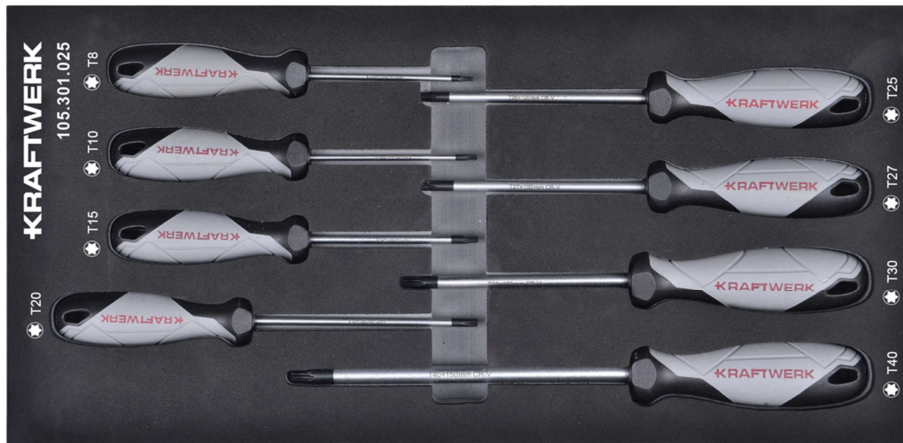

BESIC LINE Screwdriver TX 8-pcs. Inlay 20x40
 BESIC LINE Schraubendreher TX 8-tlg. 20x40 Einlage
 BESIC LINE Tournevis TX 8 pièces Inlay 20x40

Content 105.301.025

Art.-No.	Bezeichnung	Description	Description	Descrizione	Descripción	Pcs.
305.103.008	Schraubendreher Torx® TX T8 x 75mm Basic	Screwdriver Torx® TX T8 x 75mm Basic	Tournevis Torx® TX T8 x 75mm Basic	Giravite Torx® TX T8 x 75mm Basic	Destornilladore Torx® TX T8 x 75mm Basic	1
305.103.010	Schraubendreher Torx® TX T10 x 75mm Basic	Screwdriver Torx® TX T10 x 75mm Basic	Tournevis Torx® TX T10 x 75mm Basic	Giravite Torx® TX T10 x 75mm Basic	Destornilladore Torx® TX T10 x 75mm Basic	1
305.103.015	Schraubendreher Torx® TX T15 x 75mm Basic	Screwdriver Torx® TX T15 x 75mm Basic	Tournevis Torx® TX T15 x 75mm Basic	Giravite Torx® TX T15 x 75mm Basic	Destornilladore Torx® TX T15 x 75mm Basic	1
305.103.020	Schraubendreher Torx® TX T20 x 100mm Basic	Screwdriver Torx® TX T20 x 100mm Basic	Tournevis Torx® TX T20 x 100mm Basic	Giravite Torx® TX T20 x 100mm Basic	Destornilladore Torx® TX T20 x 100mm Basic	1
305.103.025	Schraubendreher Torx® TX T25 x 100mm Basic	Screwdriver Torx® TX T25 x 100mm Basic	Tournevis Torx® TX T25 x 100mm Basic	Giravite Torx® TX T25 x 100mm Basic	Destornilladore Torx® TX T25 x 100mm Basic	1
305.103.027	Schraubendreher Torx® TX T27 x 100mm Basic	Screwdriver Torx® TX T27 x 100mm Basic	Tournevis Torx® TX T27 x 100mm Basic	Giravite Torx® TX T27 x 100mm Basic	Destornilladore Torx® TX T27 x 100mm Basic	1
305.103.030	Schraubendreher Torx® TX T30 x 100mm Basic	Screwdriver Torx® TX T30 x 100mm Basic	Tournevis Torx® TX T30 x 100mm Basic	Giravite Torx® TX T30 x 100mm Basic	Destornilladore Torx® TX T30 x 100mm Basic	1
305.103.040	Schraubendreher Torx® TX T40 x 150mm Basic	Screwdriver Torx® TX T40 x 150mm Basic	Tournevis Torx® TX T40 x 150mm Basic	Giravite Torx® TX T40 x 150mm Basic	Destornilladore Torx® TX T40 x 150mm Basic	1
					Total	8