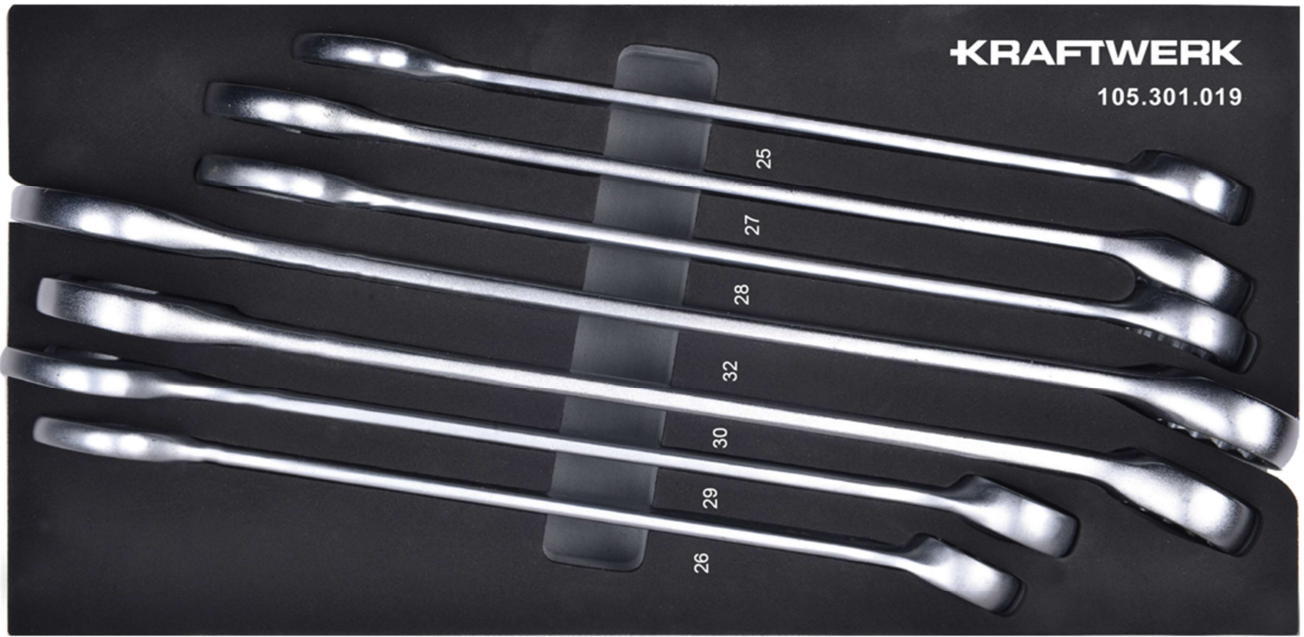

BESIC LINE Combination wrench set 7 pcs Inlay 20x40  
 BESIC LINE Ringmaulschlüsselsatz 7-tlg. 20x40 Einlage  
 BESIC LINE Jeu de clés à combinaison 7 pièces Inlay 20x40

Content 105.301.019

Art.-No.	Bezeichnung	Description	Description	Descrizione	Descripción	Pcs.
301.100.250	Ring-Maulschlüssel 25mm Basic	Combination spanner 25mm Basic	Clé mixte 25mm Basic	Chiave combinate 25mm Basic	Llave combinada 25mm Basic	1
301.100.260	Ring-Maulschlüssel 26mm Basic	Combination spanner 26mm Basic	Clé mixte 26mm Basic	Chiave combinate 26mm Basic	Llave combinada 26mm Basic	1
301.100.270	Ring-Maulschlüssel 27mm Basic	Combination spanner 27mm Basic	Clé mixte 27mm Basic	Chiave combinate 27mm Basic	Llave combinada 27mm Basic	1
301.100.280	Ring-Maulschlüssel 28mm Basic	Combination spanner 28mm Basic	Clé mixte 28mm Basic	Chiave combinate 28mm Basic	Llave combinada 28mm Basic	1
301.100.290	Ring-Maulschlüssel 29mm Basic	Combination spanner 29mm Basic	Clé mixte 29mm Basic	Chiave combinate 29mm Basic	Llave combinada 29mm Basic	1
301.100.300	Ring-Maulschlüssel 30mm Basic	Combination spanner 30mm Basic	Clé mixte 30mm Basic	Chiave combinate 30mm Basic	Llave combinada 30mm Basic	1
301.100.320	Ring-Maulschlüssel 32mm Basic	Combination spanner 32mm Basic	Clé mixte 32mm Basic	Chiave combinate 32mm Basic	Llave combinada 32mm Basic	1
					Total	7